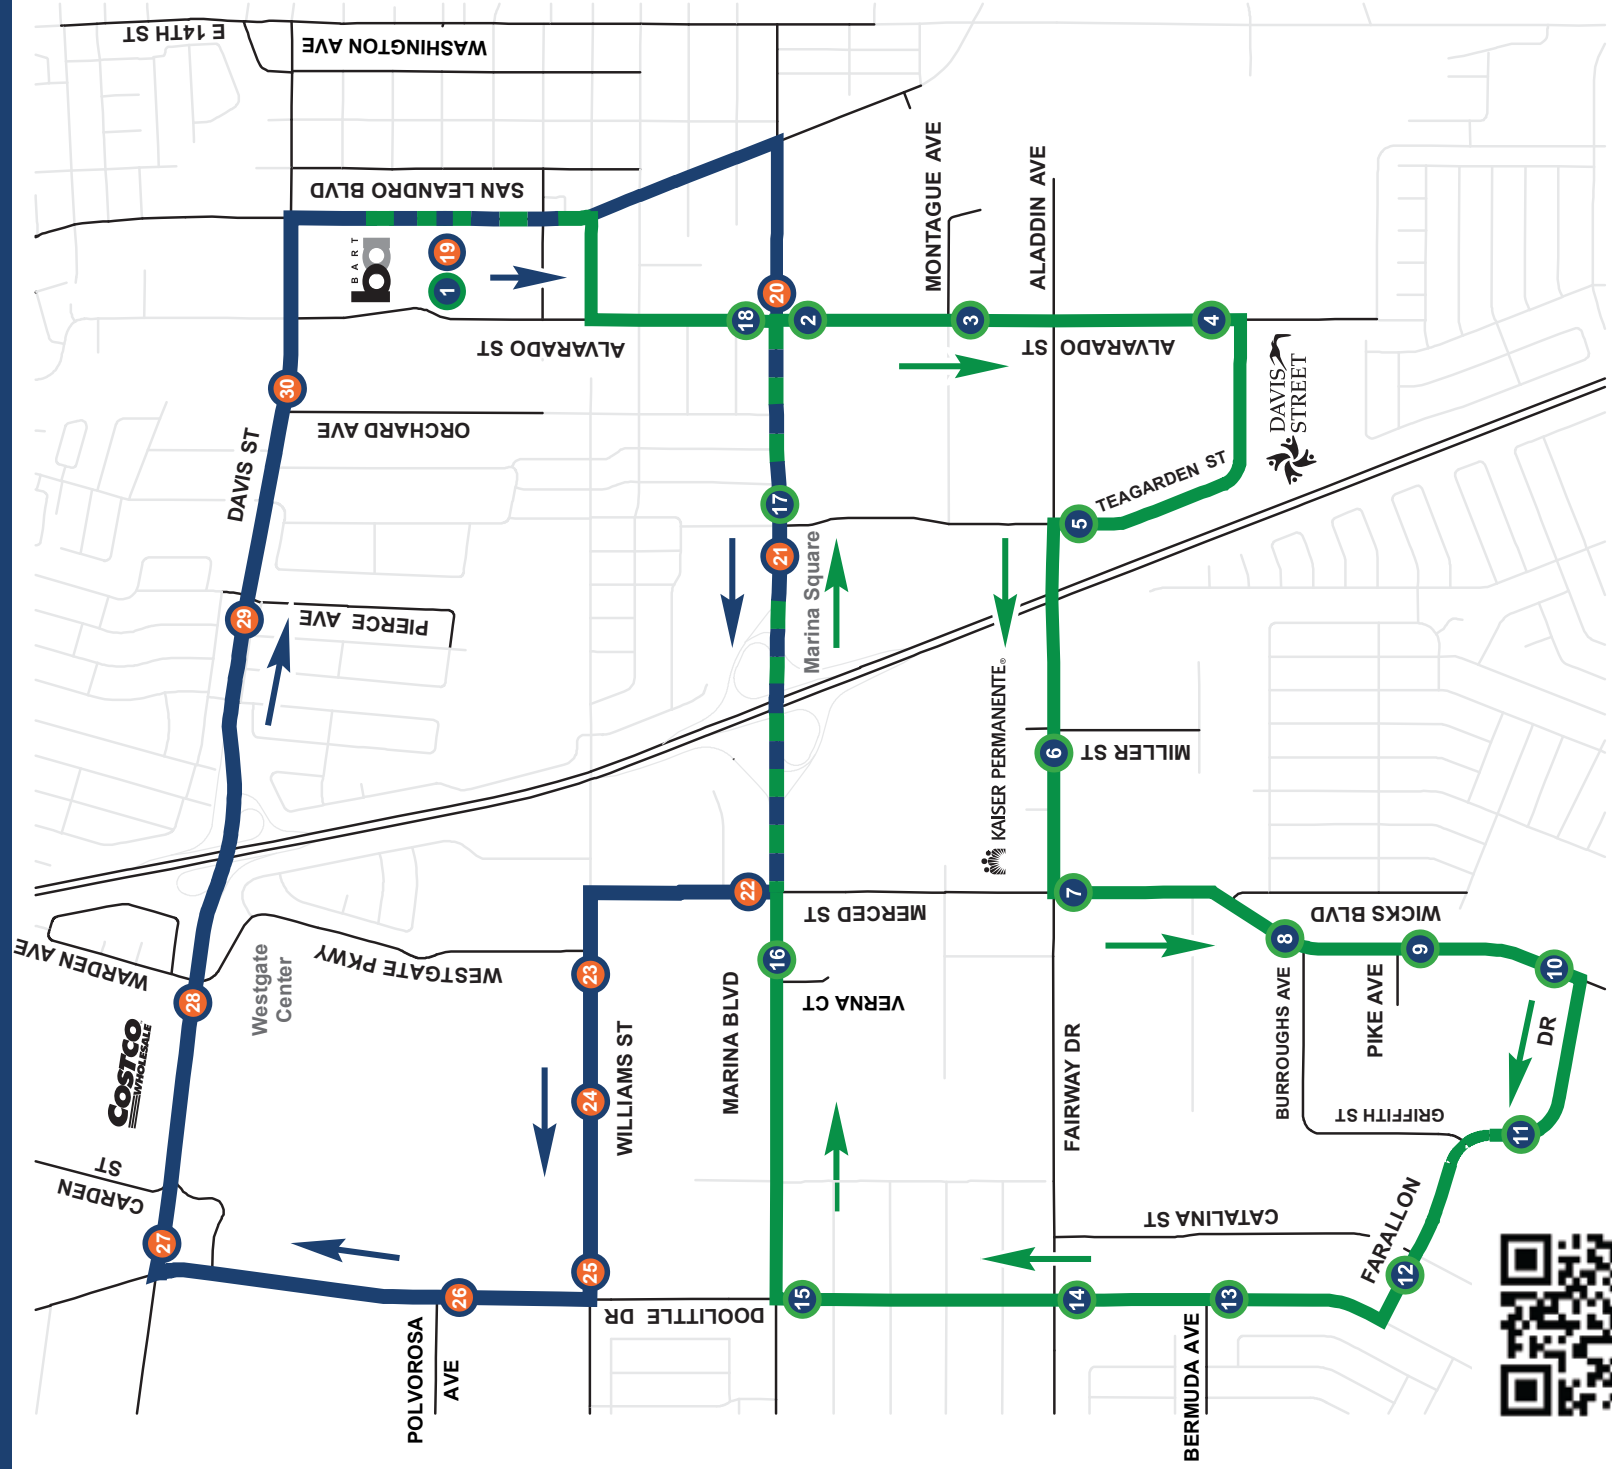

FREE SHUTTLE

◦ TWO ROUTES:

(Two Routes to San Leandro's West Industrial Area)

BLUE = NORTH + GREEN = SOUTH

NORTH LOOP

◦ EVERY **20** MINUTES

SOUTH LOOP

◦ EVERY **20** MINUTES

WWW.SANLEANDROLINKS.COM

SHUTTLE STOPS

NORTH LOOP

EVERY 20 MINUTES

- 19 FIRST STOP - BART
- 20 MARINA @ ALVARADO
- 21 MARINA @ TEAGARDEN
- 22 MERCED @ MARINA
- 23 WILLIAMS @ WESTGATE
- 24 WILLIAMS @ 21ST AMENDMENT BREWERY
- 25 WILLIAMS @ DOOLITTLE
- 26 DOOLITTLE @ POLVOROSA
- 27 DAVIS @ DOOLITTLE
- 28 DAVIS @ TIMOTHY (WESTGATE)
- 29 DAVIS @ PIERCE
- 30 DAVIS @ ORCHARD (THRASHER PARK)

SOUTH LOOP

EVERY 20 MINUTES

- 1 FIRST STOP - BART
- 2 ALVARADO @ MARINA
- 3 ALVARADO @ MONTAGUE
- 4 ALVARADO @ TEAGARDEN
- 5 TEAGARDEN BEFORE ALADDIN
- 6 FAIRWAY @ MILLER (KAISER)
- 7 MERCED @ FAIRWAY
- 8 WICKS @ BURROUGHS
- 9 WICKS @ PIKE
- 10 WICKS @ FARALLON
- 11 FARALLON BEFORE GRIFFITH
- 12 FARALLON @ CATALINA
- 13 DOOLITTLE @ BERMUDA
- 14 DOOLITTLE @ FAIRWAY
- 15 DOOLITTLE @ MARINA
- 16 MARINA @ VERNA COURT
- 17 MARINA @ TEAGARDEN (MARINA SQUARE)
- 18 ALVARADO @ MARINA

NEXTBUS APP

NORTH LOOP

SOUTH LOOP

SHARED ROUTE